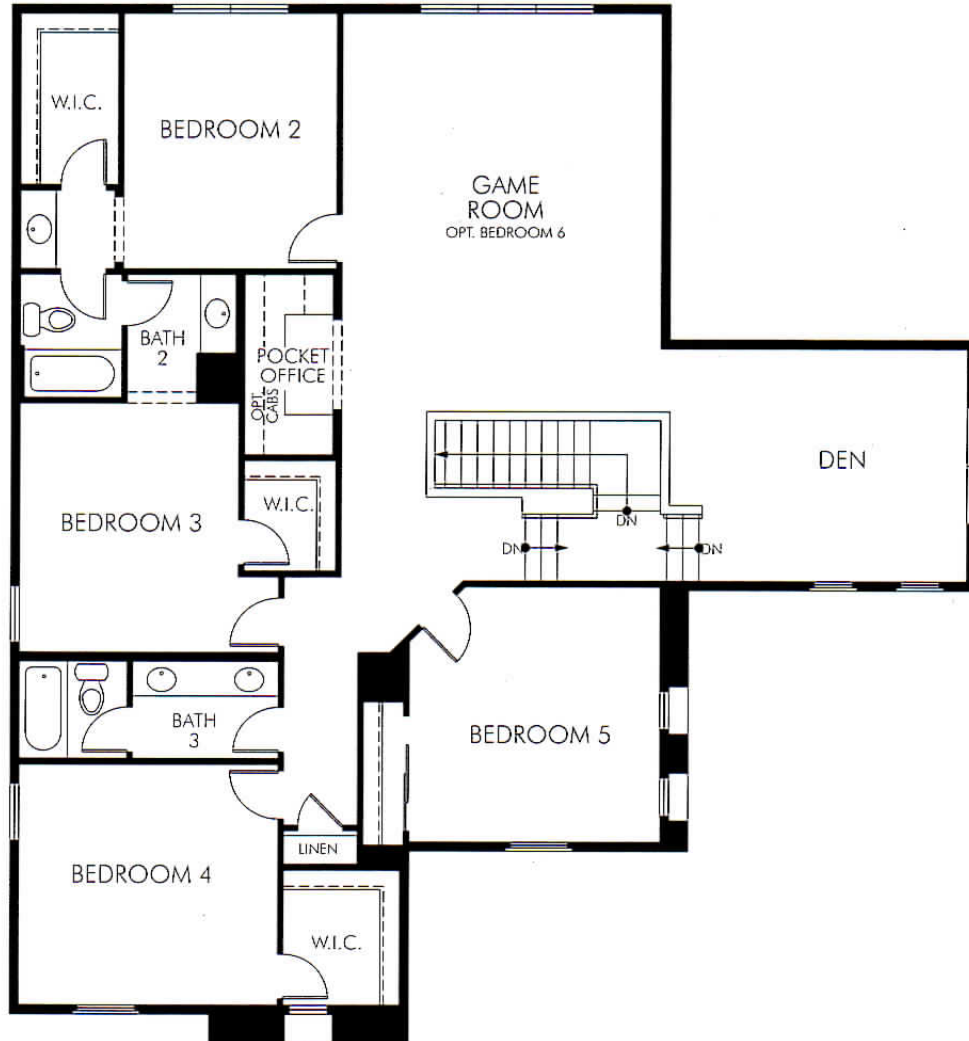

## Kensington At Verrado

Liberty Series  
Whitmore  
4,328 Sq.Ft.

ELEVATION E

ELEVATION F

ELEVATION G

# Kensington At Verrado

Liberty Series  
Whitmore  
4,328 Sq.Ft.

SECOND FLOOR PLAN