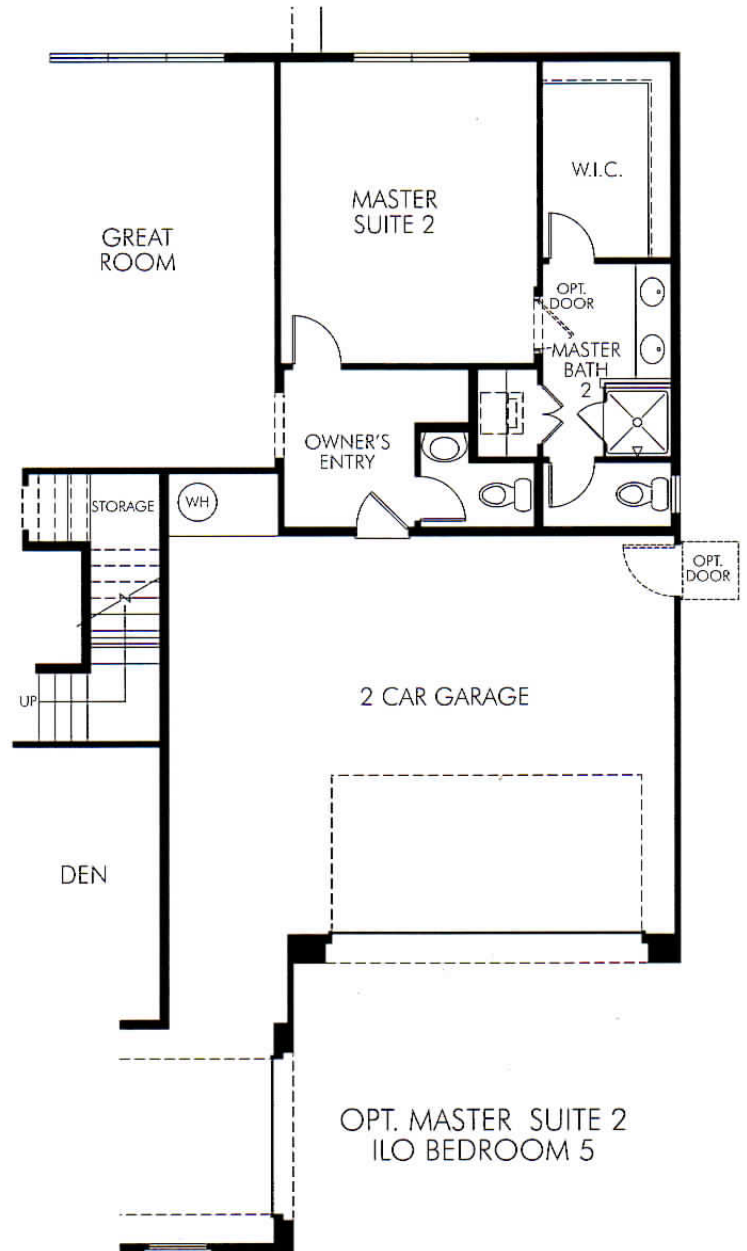

Kensington At Verrado

Liberty Series
Morrow
4,022 Sq.Ft.

ELEVATION E

ELEVATION F

ELEVATION G

Kensington At Verrado

Liberty Series
Morrow
4,022 Sq.Ft.

Kensington At Verrado

Liberty Series
Morrow
4,022 Sq.Ft.

SECOND FLOOR PLAN

Kensington At Verrado

Liberty Series
Morrow
4,022 Sq.Ft.

OPT. BEDROOM 6
ILO GAME ROOM

OPT. MASTER SUITE 2
ILO BEDROOM 5

Kensington At Verrado

Liberty Series
Morrow
4,022 Sq.Ft.

OPT. MULTI-SLIDE DOOR

OPT. COVERED PATIO EXTENSION