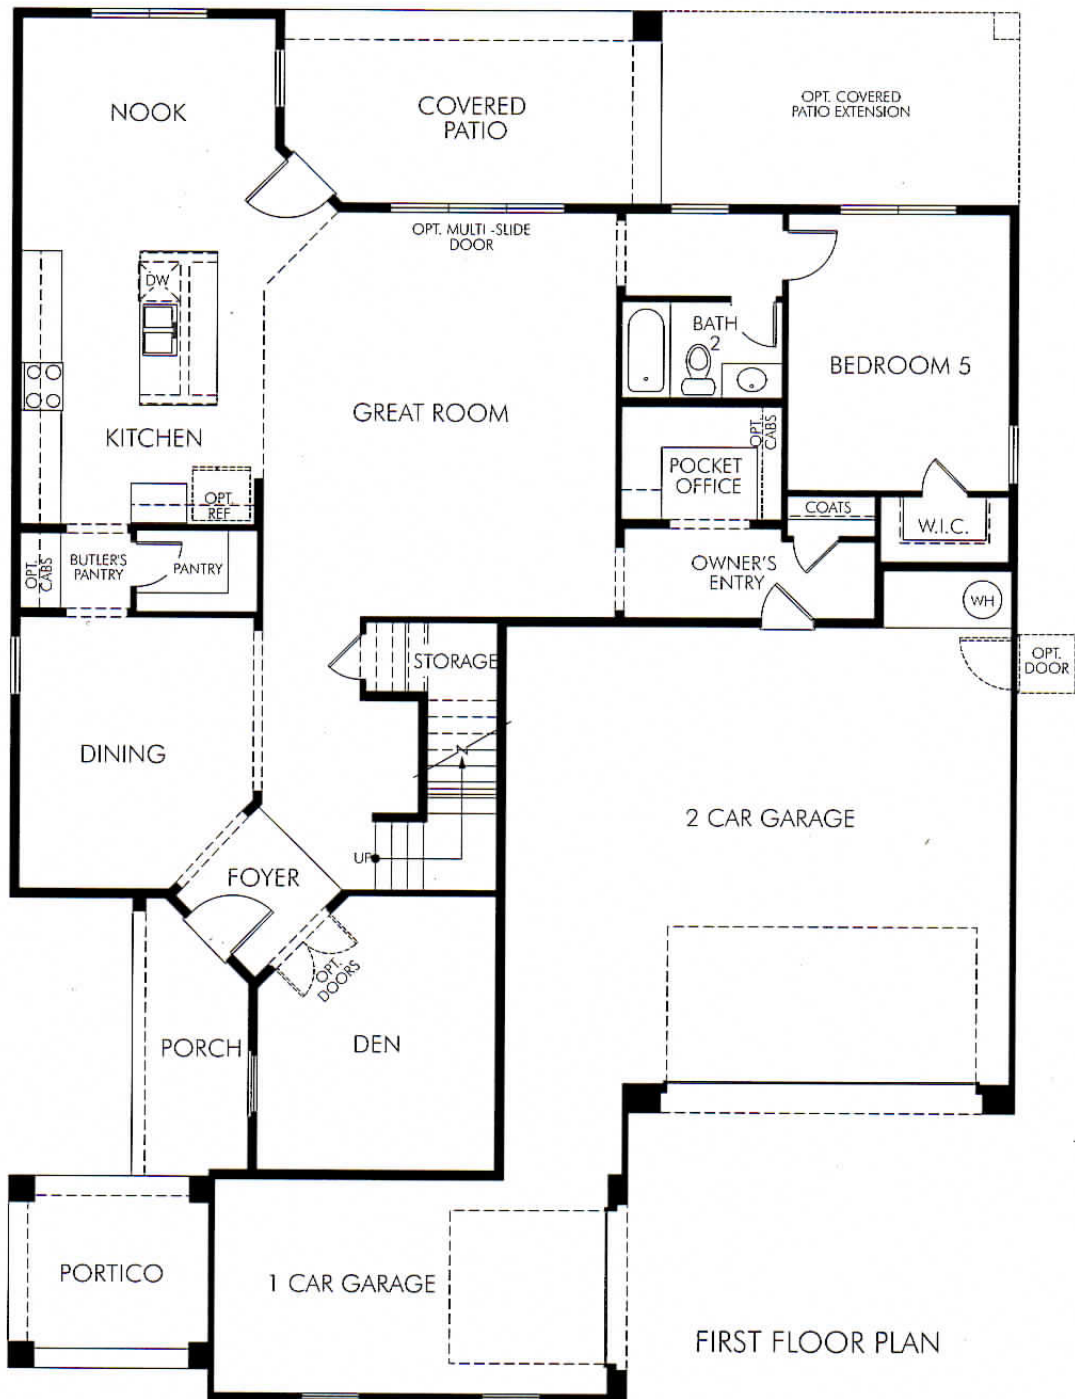

Kensington At Verrado

Liberty Series
Morrow
4,022 Sq.Ft.

ELEVATION E

ELEVATION F

ELEVATION G

Kensington At Verrado

Liberty Series
Morrow
4,022 Sq.Ft.

Kensington At Verrado

Liberty Series
Morrow
4,022 Sq.Ft.

SECOND FLOOR PLAN

Kensington At Verrado

Liberty Series
Morrow
4,022 Sq.Ft.

OPT. BEDROOM 6
ILO GAME ROOM

OPT. MASTER SUITE 2
ILO BEDROOM 5

Kensington At Verrado

Liberty Series
Morrow
4,022 Sq.Ft.

OPT. MULTI-SLIDE DOOR

OPT. COVERED PATIO EXTENSION