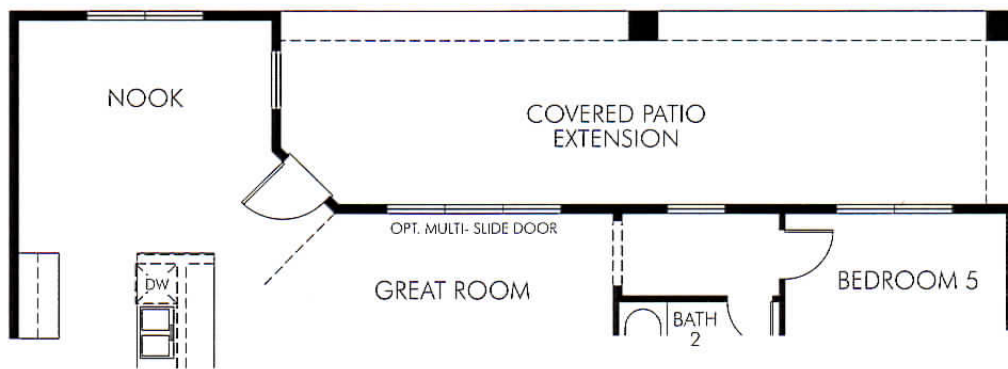

Kensington At Verrado

Liberty Series
Morrow
4,022 Sq.Ft.

ELEVATION E

ELEVATION F

ELEVATION G

Kensington At Verrado

Liberty Series
Morrow
4,022 Sq.Ft.

Kensington At Verrado

Liberty Series
Morrow
4,022 Sq.Ft.

SECOND FLOOR PLAN

Kensington At Verrado

Liberty Series
Morrow
4,022 Sq.Ft.

OPT. BEDROOM 6
ILO GAME ROOM

OPT. MASTER SUITE 2
ILO BEDROOM 5

Kensington At Verrado

Liberty Series
Morrow
4,022 Sq.Ft.

OPT. MULTI-SLIDE DOOR

OPT. COVERED PATIO EXTENSION