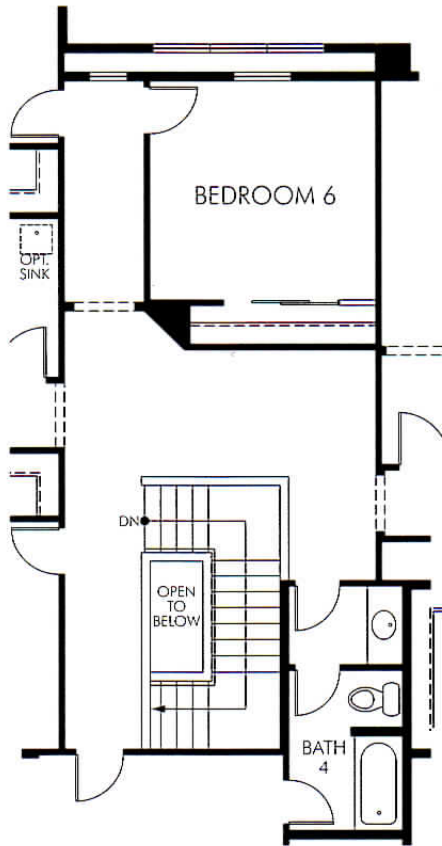

Kensington At Verrado

Liberty Series
Morrow
4,022 Sq.Ft.

ELEVATION E

ELEVATION F

ELEVATION G

Kensington At Verrado

Liberty Series
Morrow
4,022 Sq.Ft.

Kensington At Verrado

Liberty Series
Morrow
4,022 Sq.Ft.

SECOND FLOOR PLAN

Kensington At Verrado

Liberty Series
Morrow
4,022 Sq.Ft.

OPT. BEDROOM 6
ILO GAME ROOM

OPT. MASTER SUITE 2
ILO BEDROOM 5

Kensington At Verrado

Liberty Series
Morrow
4,022 Sq.Ft.