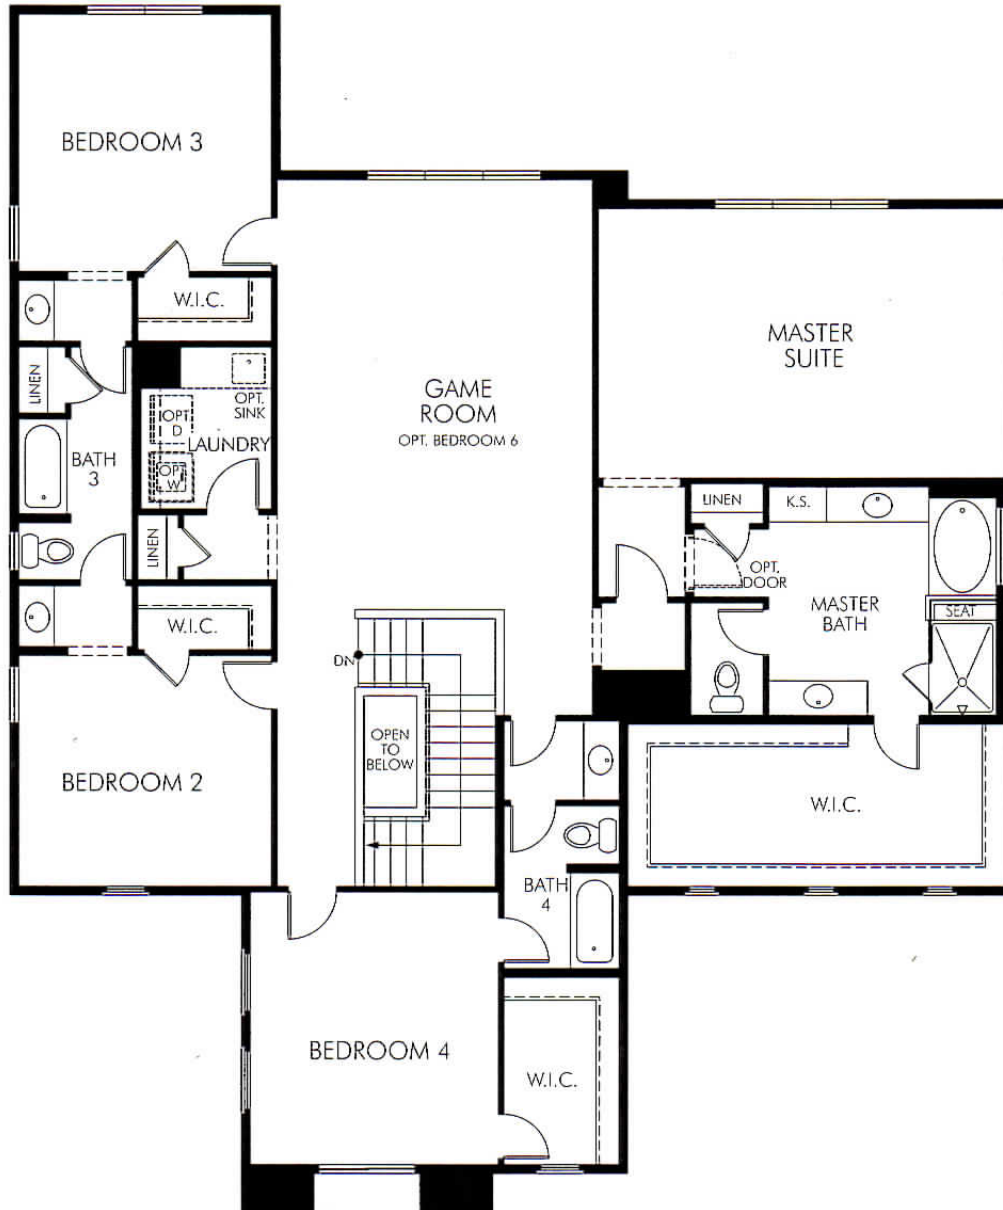

Kensington At Verrado

Liberty Series
Morrow
4,022 Sq.Ft.

ELEVATION E

ELEVATION F

ELEVATION G

Kensington At Verrado

Liberty Series
Morrow
4,022 Sq.Ft.

Kensington At Verrado

Liberty Series
Morrow
4,022 Sq.Ft.

SECOND FLOOR PLAN

Kensington At Verrado

Liberty Series
Morrow
4,022 Sq.Ft.

OPT. BEDROOM 6
ILO GAME ROOM

OPT. MASTER SUITE 2
ILO BEDROOM 5

Kensington At Verrado

Liberty Series
Morrow
4,022 Sq.Ft.

OPT. MULTI-SLIDE DOOR

OPT. COVERED PATIO EXTENSION