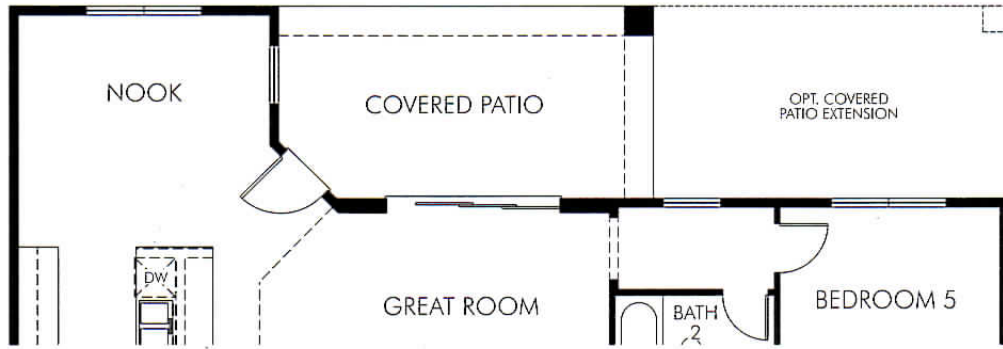

Kensington At Verrado

Liberty Series
Morrow
4,022 Sq.Ft.

ELEVATION E

ELEVATION F

ELEVATION G

Kensington At Verrado

Liberty Series
Morrow
4,022 Sq.Ft.

Kensington At Verrado

Liberty Series
Morrow
4,022 Sq.Ft.

SECOND FLOOR PLAN

Kensington At Verrado

Liberty Series
Morrow
4,022 Sq.Ft.

OPT. BEDROOM 6
ILO GAME ROOM

OPT. MASTER SUITE 2
ILO BEDROOM 5

Kensington At Verrado

Liberty Series
Morrow
4,022 Sq.Ft.

OPT. MULTI-SLIDE DOOR

OPT. COVERED PATIO EXTENSION