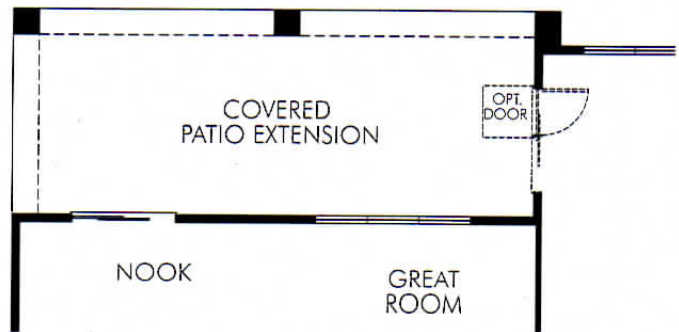

## Kensington At Verrado

Liberty Series  
Mead  
2,612 Sq.Ft.

ELEVATION E

ELEVATION G

ELEVATION J

# Kensington At Verrado

Liberty Series  
Mead  
2,612 Sq.Ft.

OPT. BEDROOM 5 WITH BATH 3 ILO DEN

OPT. DINING ROOM ILO BEDROOM 4

OPT. EXPANDED OWNER'S ENTRY ILO TANDEM GARAGE

OPT. COVERED PATIO EXTENSION

# Kensington At Verrado

Liberty Series  
 Mead  
 2,612 Sq.Ft.

**OPT. STORAGE  
 WITH DEN**

**OPT. POWDER BATH  
 WITH DEN**

**OPT. TEEN ROOM  
 ILO BEDROOM 4**

**OPT. EXPANDED  
 MASTER SHOWER**

Any floor plan and/or elevation must comply with all applicable codes, ordinances, and regulations. All features and finishes are subject to change without notice. All features and finishes are subject to change without notice. All features and finishes are subject to change without notice. All features and finishes are subject to change without notice. All features and finishes are subject to change without notice.