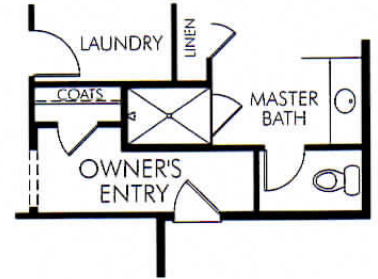

# Kensington At Verrado

Liberty Series  
Mead  
2,612 Sq.Ft.

OPT. BEDROOM 5 WITH BATH 3 ILO DEN

OPT. DINING ROOM ILO BEDROOM 4

OPT. EXPANDED OWNER'S ENTRY ILO TANDEM GARAGE

OPT. COVERED PATIO EXTENSION

# Kensington At Verrado

Liberty Series  
 Mead  
 2,612 Sq.Ft.

**OPT. STORAGE  
 WITH DEN**

**OPT. POWDER BATH  
 WITH DEN**

**OPT. TEEN ROOM  
 ILO BEDROOM 4**

**OPT. EXPANDED  
 MASTER SHOWER**

Any floor plan and/or elevation must comply with all applicable codes, ordinances, and regulations. All features and finishes are subject to change without notice. All features and finishes are subject to change without notice. All features and finishes are subject to change without notice. All features and finishes are subject to change without notice. All features and finishes are subject to change without notice.