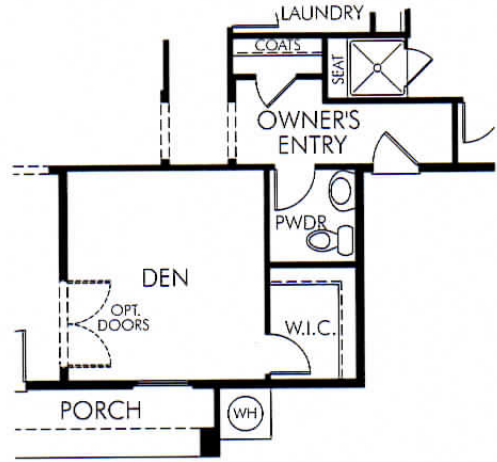

## Kensington At Verrado

Liberty Series  
Mead  
2,612 Sq.Ft.

ELEVATION E

ELEVATION G

ELEVATION J

# Kensington At Verrado

Liberty Series  
Mead  
2,612 Sq.Ft.

OPT. BEDROOM 5 WITH BATH 3 ILO DEN

OPT. DINING ROOM ILO BEDROOM 4

OPT. EXPANDED OWNER'S ENTRY ILO TANDEM GARAGE

OPT. COVERED PATIO EXTENSION

# Kensington At Verrado

Liberty Series  
 Mead  
 2,612 Sq.Ft.

**OPT. STORAGE  
 WITH DEN**

**OPT. POWDER BATH  
 WITH DEN**

**OPT. TEEN ROOM  
 ILO BEDROOM 4**

**OPT. EXPANDED  
 MASTER SHOWER**

Any floor plan and/or elevation must comply with all applicable codes, ordinances, and regulations. All features and finishes are subject to change without notice. All features and finishes are subject to change without notice. All features and finishes are subject to change without notice. All features and finishes are subject to change without notice. All features and finishes are subject to change without notice.