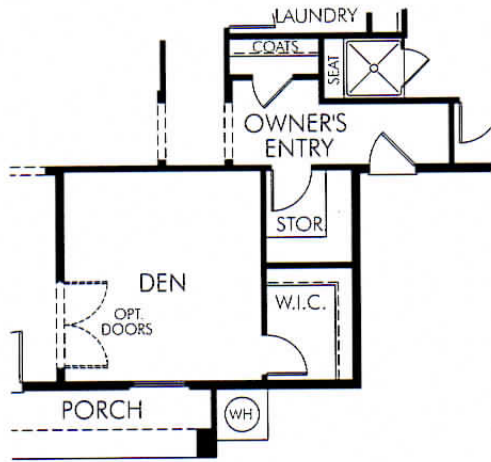

## Kensington At Verrado

Liberty Series  
Mead  
2,612 Sq.Ft.

ELEVATION E

ELEVATION G

ELEVATION J

# Kensington At Verrado

Liberty Series  
Mead  
2,612 Sq.Ft.

OPT. BEDROOM 5 WITH BATH 3 ILO DEN

OPT. DINING ROOM ILO BEDROOM 4

OPT. EXPANDED OWNER'S ENTRY ILO TANDEM GARAGE

OPT. COVERED PATIO EXTENSION

# Kensington At Verrado

Liberty Series  
 Mead  
 2,612 Sq.Ft.

**OPT. STORAGE  
 WITH DEN**

**OPT. POWDER BATH  
 WITH DEN**

**OPT. TEEN ROOM  
 ILO BEDROOM 4**

**OPT. EXPANDED  
 MASTER SHOWER**

Any floor plan and/or elevation must comply with all applicable codes, ordinances, and regulations. All features and finishes are subject to change without notice. All features and finishes are subject to change without notice. All features and finishes are subject to change without notice. All features and finishes are subject to change without notice. All features and finishes are subject to change without notice.