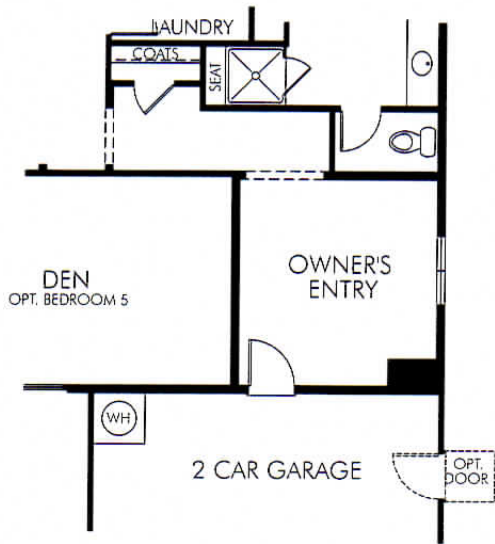

## Kensington At Verrado

Liberty Series  
Mead  
2,612 Sq.Ft.

ELEVATION E

ELEVATION G

ELEVATION J

# Kensington At Verrado

Liberty Series  
Mead  
2,612 Sq.Ft.

OPT. BEDROOM 5 WITH BATH 3 ILO DEN

OPT. DINING ROOM ILO BEDROOM 4

OPT. EXPANDED OWNER'S ENTRY ILO TANDEM GARAGE

OPT. COVERED PATIO EXTENSION

# Kensington At Verrado

Liberty Series  
 Mead  
 2,612 Sq.Ft.

**OPT. STORAGE  
 WITH DEN**

**OPT. POWDER BATH  
 WITH DEN**

**OPT. TEEN ROOM  
 ILO BEDROOM 4**

**OPT. EXPANDED  
 MASTER SHOWER**

Any floor plan and/or elevation must comply with all applicable codes, ordinances, and regulations. All features and finishes are subject to change without notice. All features and finishes are subject to change without notice. All features and finishes are subject to change without notice. All features and finishes are subject to change without notice. All features and finishes are subject to change without notice.