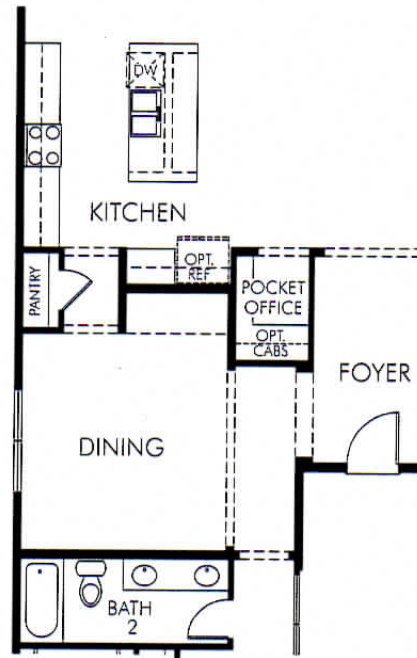

## Kensington At Verrado

Liberty Series  
Mead  
2,612 Sq.Ft.

ELEVATION E

ELEVATION G

ELEVATION J

# Kensington At Verrado

Liberty Series  
Mead  
2,612 Sq.Ft.

OPT. BEDROOM 5 WITH BATH 3 ILO DEN

OPT. DINING ROOM ILO BEDROOM 4

OPT. EXPANDED OWNER'S ENTRY ILO TANDEM GARAGE

OPT. COVERED PATIO EXTENSION

# Kensington At Verrado

Liberty Series  
 Mead  
 2,612 Sq.Ft.

**OPT. STORAGE  
 WITH DEN**

**OPT. POWDER BATH  
 WITH DEN**

**OPT. TEEN ROOM  
 ILO BEDROOM 4**

**OPT. EXPANDED  
 MASTER SHOWER**

Any floor plan and/or elevation must comply with all applicable codes, ordinances, and regulations. All features and finishes are subject to change without notice. All features and finishes are subject to change without notice. All features and finishes are subject to change without notice. All features and finishes are subject to change without notice. All features and finishes are subject to change without notice.