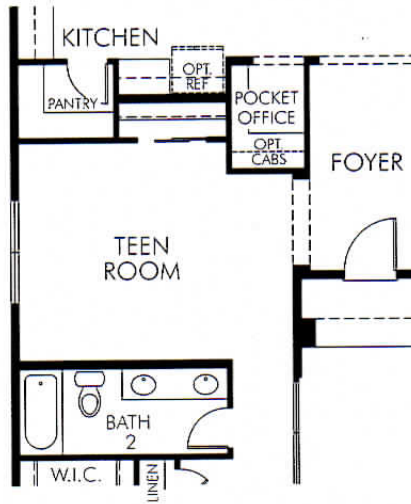

## Kensington At Verrado

Liberty Series  
Mead  
2,612 Sq.Ft.

ELEVATION E

ELEVATION G

ELEVATION J

# Kensington At Verrado

Liberty Series  
Mead  
2,612 Sq.Ft.

OPT. BEDROOM 5 WITH BATH 3 ILO DEN

OPT. DINING ROOM ILO BEDROOM 4

OPT. EXPANDED OWNER'S ENTRY ILO TANDEM GARAGE

OPT. COVERED PATIO EXTENSION

# Kensington At Verrado

Liberty Series  
 Mead  
 2,612 Sq.Ft.

**OPT. STORAGE  
 WITH DEN**

**OPT. POWDER BATH  
 WITH DEN**

**OPT. TEEN ROOM  
 ILO BEDROOM 4**

**OPT. EXPANDED  
 MASTER SHOWER**

Any floor plan and/or elevation must comply with all applicable codes, ordinances, and regulations. All features and finishes are subject to change without notice. All features and finishes are subject to change without notice. All features and finishes are subject to change without notice. All features and finishes are subject to change without notice. All features and finishes are subject to change without notice.