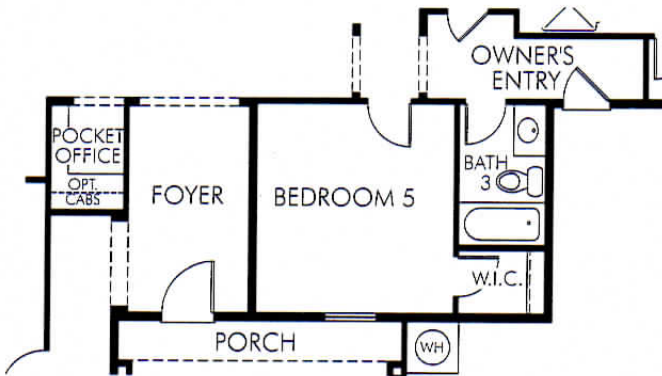

## Kensington At Verrado

Liberty Series  
Mead  
2,612 Sq.Ft.

ELEVATION E

ELEVATION G

ELEVATION J

# Kensington At Verrado

Liberty Series  
Mead  
2,612 Sq.Ft.

OPT. BEDROOM 5 WITH BATH 3 ILO DEN

OPT. DINING ROOM ILO BEDROOM 4

OPT. EXPANDED OWNER'S ENTRY ILO TANDEM GARAGE

OPT. COVERED PATIO EXTENSION

# Kensington At Verrado

Liberty Series  
 Mead  
 2,612 Sq.Ft.

**OPT. STORAGE  
 WITH DEN**

**OPT. POWDER BATH  
 WITH DEN**

**OPT. TEEN ROOM  
 ILO BEDROOM 4**

**OPT. EXPANDED  
 MASTER SHOWER**

Any floor plan and/or elevation must comply with all applicable codes, ordinances, and regulations. All features and finishes are subject to change without notice. All features and finishes are subject to change without notice. All features and finishes are subject to change without notice. All features and finishes are subject to change without notice. All features and finishes are subject to change without notice.