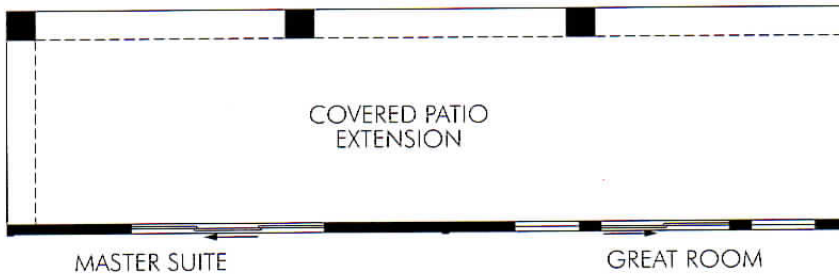

Kensington at Verrado

Liberty Series
Roosevelt
2,258 Sq.Ft.

ELEVATION D

ELEVATION E

ELEVATION F

Kensington at Verrado

Liberty Series
Roosevelt
2,258 Sq.Ft.

OPT. SUITE/TEEN ROOM
W/ BATH 3 ILO BEDROOMS 3 AND 4

OPT. TEEN ROOM
ILO BEDROOM 4

OPT. COVERED PATIO EXTENSION

OPT. BEDROOM 5 ILO DEN