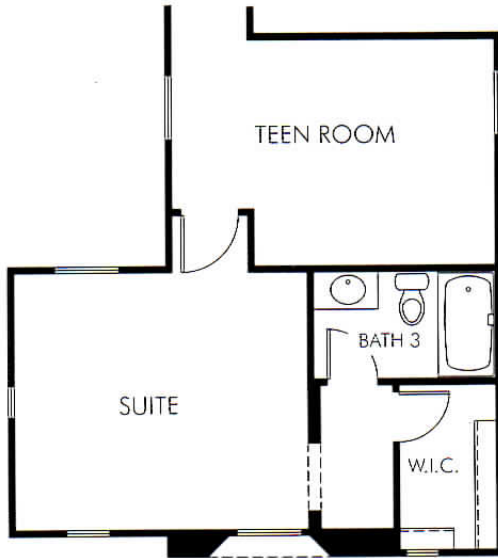

Kensington at Verrado

Liberty Series
Roosevelt
2,258 Sq.Ft.

ELEVATION D

ELEVATION E

ELEVATION F

Kensington at Verrado

Liberty Series
Roosevelt
2,258 Sq.Ft.

OPT. SUITE/TEEN ROOM
W/ BATH 3 ILO BEDROOMS 3 AND 4

OPT. TEEN ROOM
ILO BEDROOM 4

OPT. COVERED PATIO EXTENSION

OPT. BEDROOM 5 ILO DEN