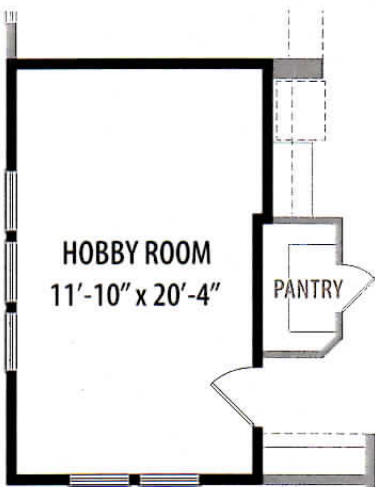

The Celebration

Plan 5522 – 3,100 Square Feet – 3 Bedrooms – 3.5 Bathrooms – 3 Car Split Garage

The Celebration - Plan 5522

Options

for more ways to personalize your home visit davidweekleyhomes.com

2nd Owner's Retreat

Bedroom 4

*16ft Sliding Glass Doors
at Great Room*

Hobby Room + 268 sq. ft.

French Doors at Study

Fireplace at Family Room