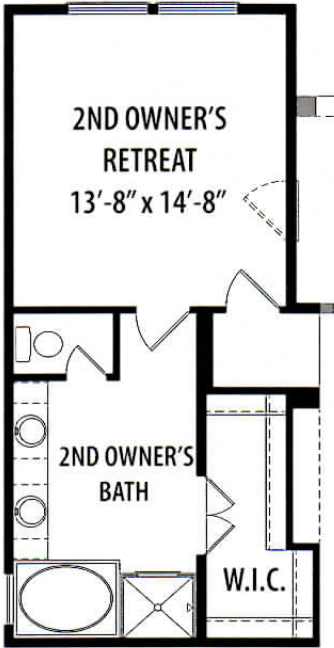

The Celebration

Plan 5522 – 3,100 Square Feet – 3 Bedrooms – 3.5 Bathrooms – 3 Car Split Garage

The Celebration - Plan 5522

Options

for more ways to personalize your home visit davidweekleyhomes.com

2nd Owner's Retreat

Bedroom 4

*16ft Sliding Glass Doors
at Great Room*

Hobby Room + 268 sq. ft.

French Doors at Study

Fireplace at Family Room