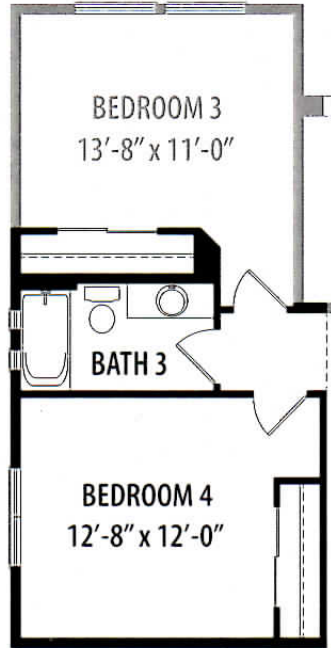

The Celebration

Plan 5522 – 3,100 Square Feet – 3 Bedrooms – 3.5 Bathrooms – 3 Car Split Garage

The Celebration - Plan 5522

Options

for more ways to personalize your home visit davidweekleyhomes.com

2nd Owner's Retreat

Bedroom 4

*16ft Sliding Glass Doors
at Great Room*

Hobby Room + 268 sq. ft.

French Doors at Study

Fireplace at Family Room