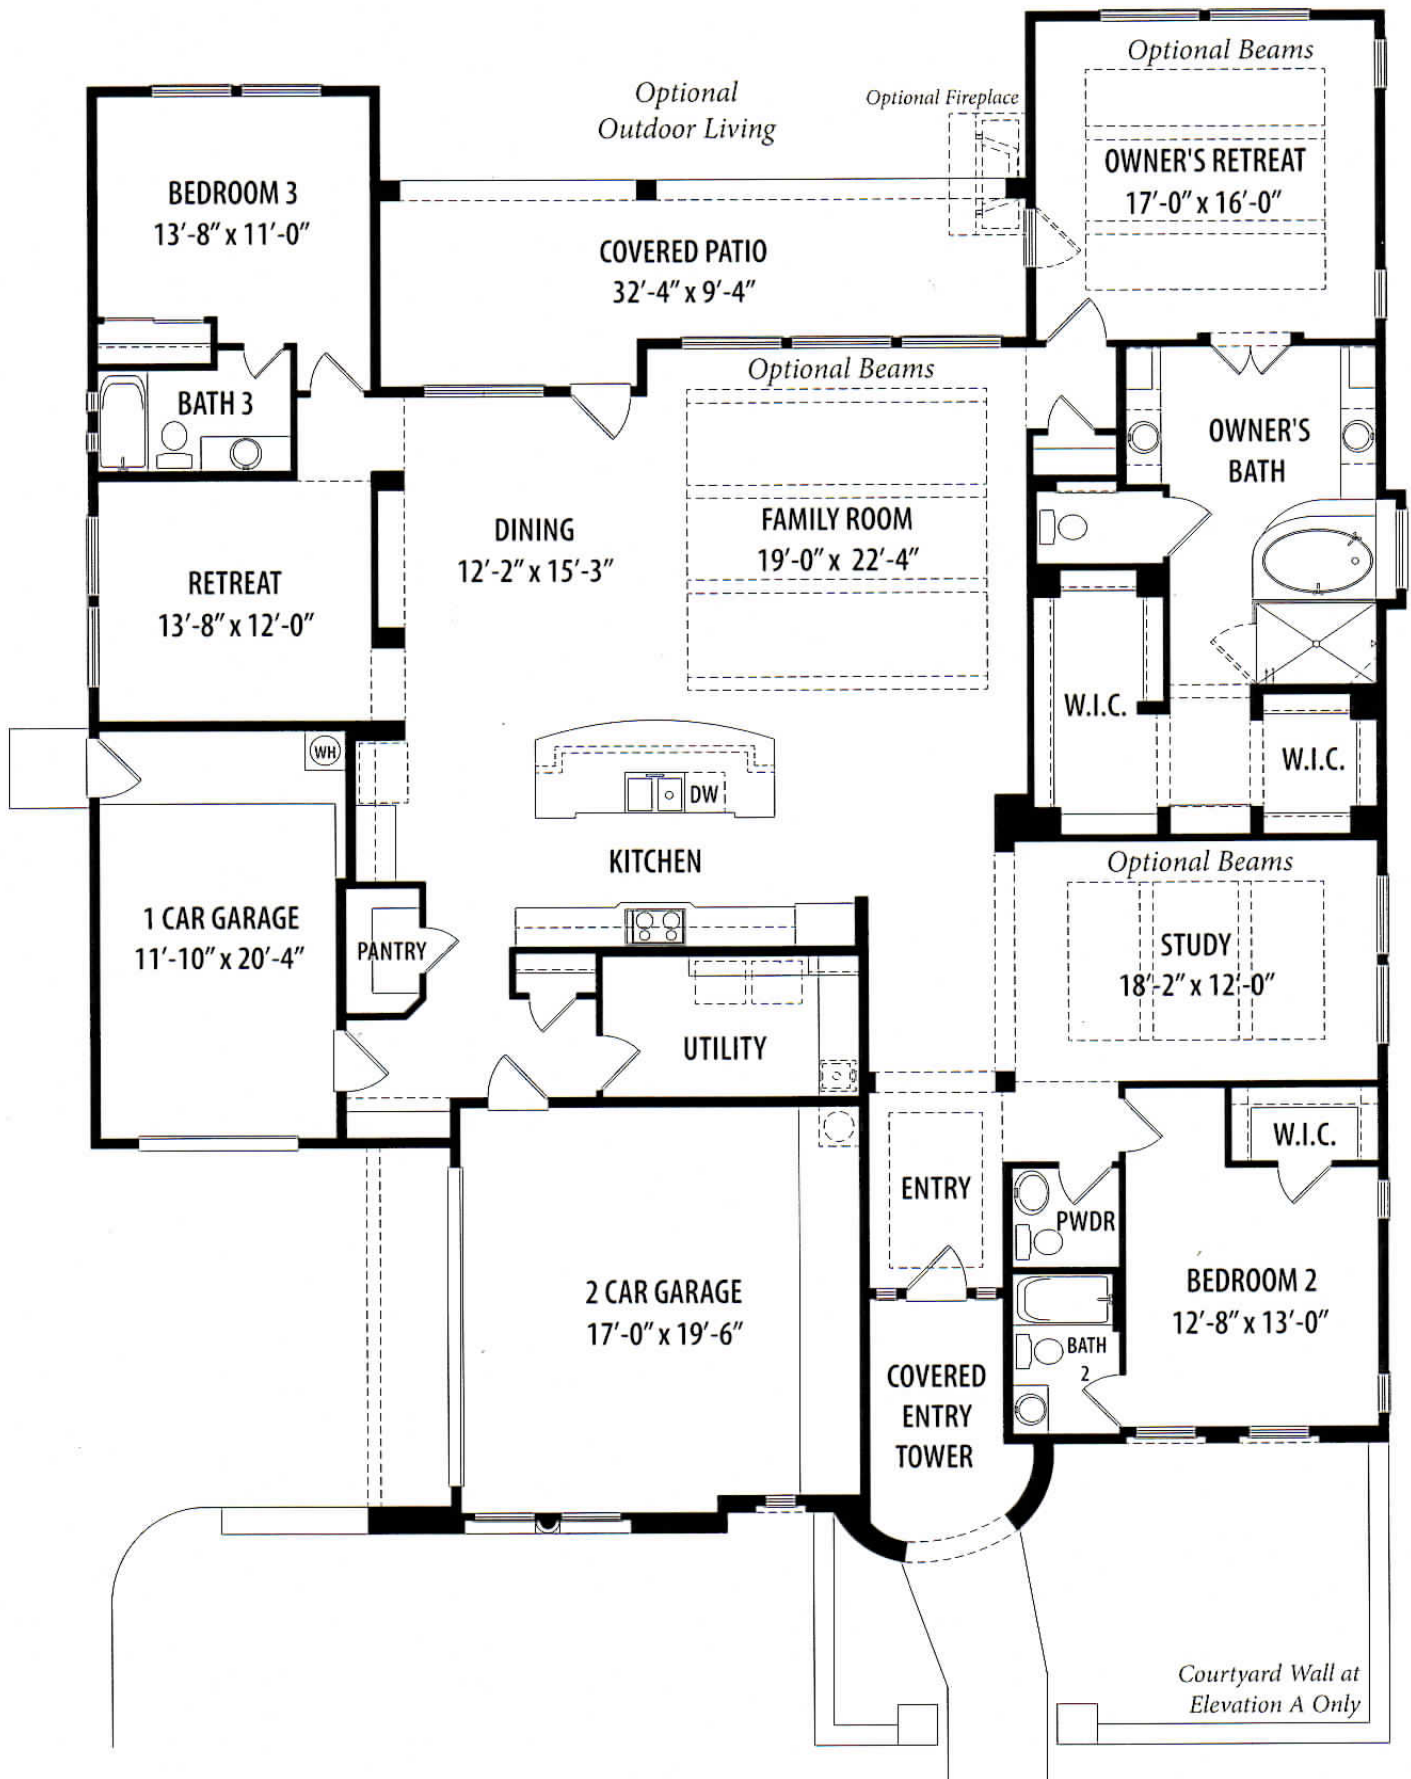

The Celebration

Plan 5522 – 3,100 Square Feet – 3 Bedrooms – 3.5 Bathrooms – 3 Car Split Garage

The Celebration - Plan 5522

Options

for more ways to personalize your home visit davidweekleyhomes.com

2nd Owner's Retreat

Bedroom 4

*16ft Sliding Glass Doors
at Great Room*

Hobby Room + 268 sq. ft.

French Doors at Study

Fireplace at Family Room