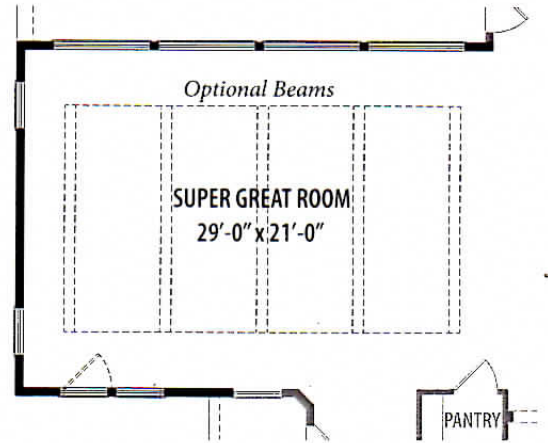

Victory[™]
AT VERRADO

T.W. LEWIS
by **David Weekley Homes**

www.davidweekleyhomes.com

The Enchantment

Plan 5521 – 2,931 Square Feet – 3 Bedrooms – 3.5 Bathrooms – 3 Car Tandem Garage

The Enchantment - Plan 5521

Options

for more ways to personalize your home visit davidweekleyhomes.com

16ft Sliding Glass Doors
at Great Room

8ft Sliding Glass Doors
at Study

Wine Room

View Through Fireplace between
Study and Great Room

Bedroom 4 and Bath 4

Super Utility Room

Super Great Room

Bedroom 5 and Bath 5

Retreat at Owner's Retreat +193 sq. ft.