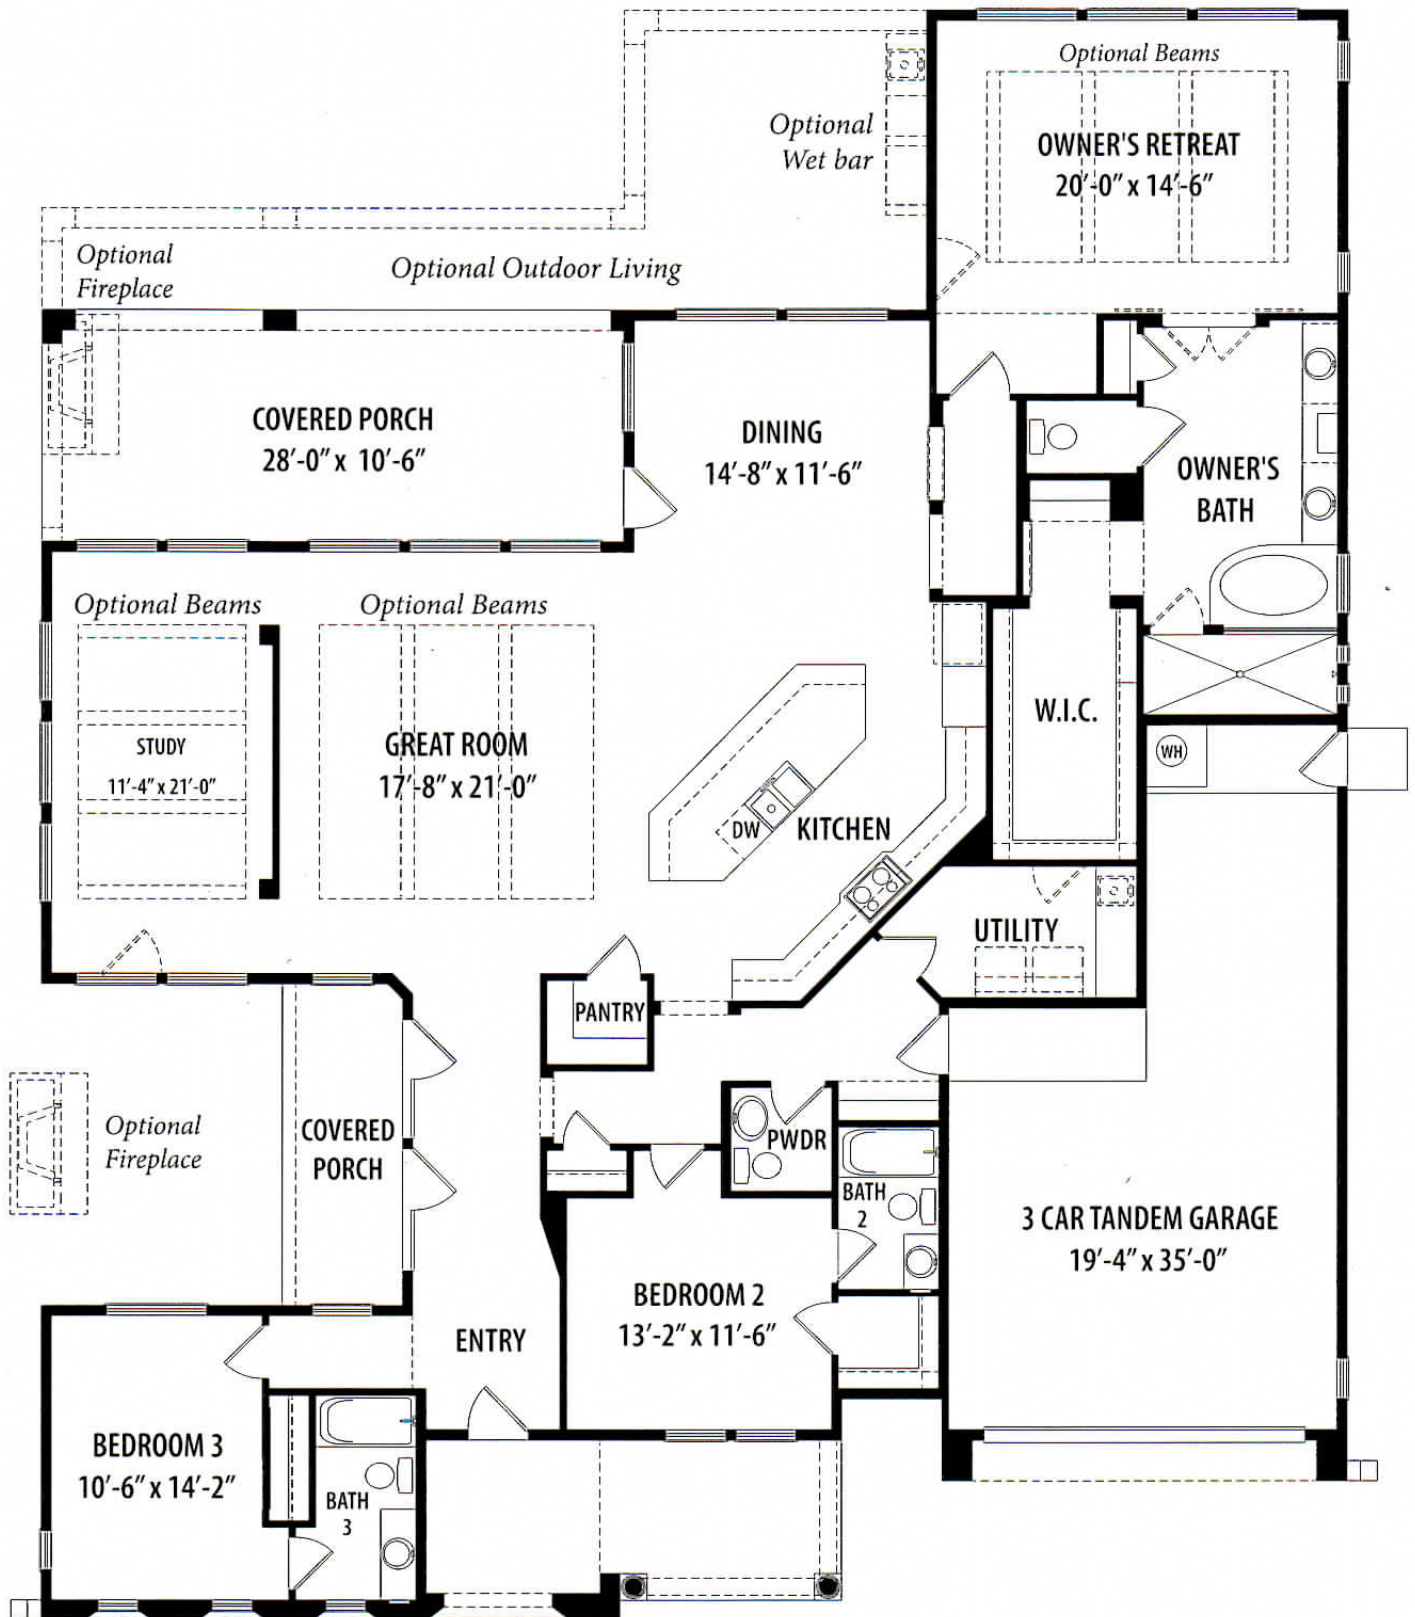

Victory[™]
AT VERRADO

T.W. LEWIS
by **David Weekley Homes**

www.davidweekleyhomes.com

The Enchantment

Plan 5521 – 2,931 Square Feet – 3 Bedrooms – 3.5 Bathrooms – 3 Car Tandem Garage

The Enchantment - Plan 5521

Options

for more ways to personalize your home visit davidweekleyhomes.com

16ft Sliding Glass Doors
at Great Room

8ft Sliding Glass Doors
at Study

Wine Room

View Through Fireplace between
Study and Great Room

Bedroom 4 and Bath 4

Super Utility Room

Super Great Room

Bedroom 5 and Bath 5

Retreat at Owner's Retreat +193 sq. ft.