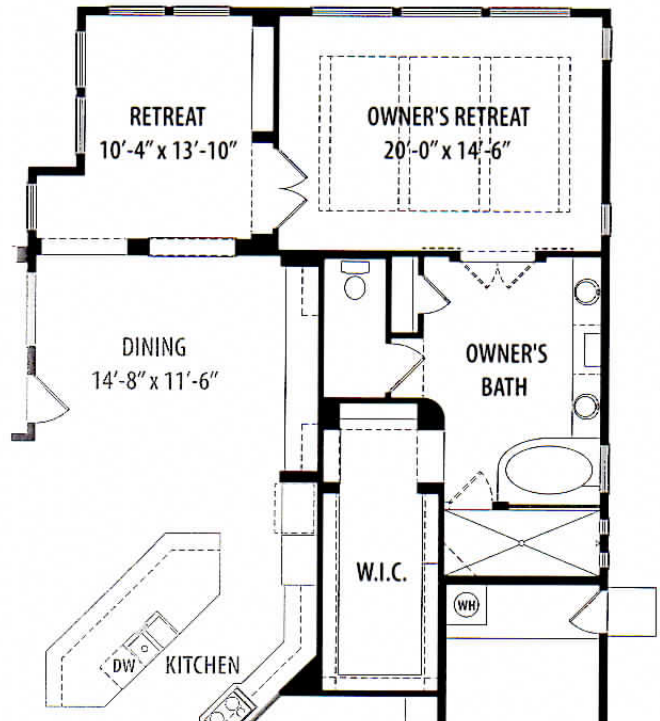

Victory[™]
AT VERRADO

T.W. LEWIS
by **David Weekley Homes**

www.davidweekleyhomes.com

The Enchantment

Plan 5521 – 2,931 Square Feet – 3 Bedrooms – 3.5 Bathrooms – 3 Car Tandem Garage

The Enchantment - Plan 5521

Options

for more ways to personalize your home visit davidweekleyhomes.com

16ft Sliding Glass Doors
at Great Room

8ft Sliding Glass Doors
at Study

Wine Room

View Through Fireplace between
Study and Great Room

Bedroom 4 and Bath 4

Super Utility Room

Super Great Room

Bedroom 5 and Bath 5

Retreat at Owner's Retreat +193 sq. ft.