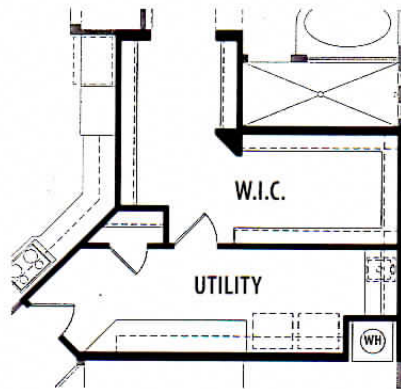

Victory[™]
AT VERRADO

T.W. LEWIS
by **David Weekley Homes**

www.davidweekleyhomes.com

The Enchantment

Plan 5521 – 2,931 Square Feet – 3 Bedrooms – 3.5 Bathrooms – 3 Car Tandem Garage

The Enchantment - Plan 5521

Options

for more ways to personalize your home visit davidweekleyhomes.com

16ft Sliding Glass Doors
at Great Room

8ft Sliding Glass Doors
at Study

Wine Room

View Through Fireplace between
Study and Great Room

Bedroom 4 and Bath 4

Super Utility Room

Super Great Room

Bedroom 5 and Bath 5

Retreat at Owner's Retreat +193 sq. ft.