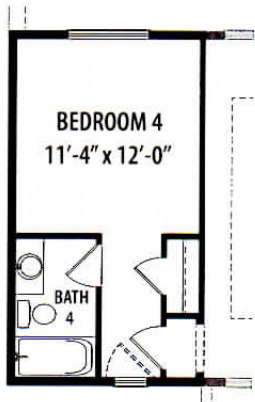

Victory[™]
AT VERRADO

T.W. LEWIS
by **David Weekley Homes**

www.davidweekleyhomes.com

The Enchantment

Plan 5521 – 2,931 Square Feet – 3 Bedrooms – 3.5 Bathrooms – 3 Car Tandem Garage

The Enchantment - Plan 5521

Options

for more ways to personalize your home visit davidweekleyhomes.com

16ft Sliding Glass Doors
at Great Room

8ft Sliding Glass Doors
at Study

Wine Room

View Through Fireplace between
Study and Great Room

Bedroom 4 and Bath 4

Super Utility Room

Super Great Room

Bedroom 5 and Bath 5

Retreat at Owner's Retreat +193 sq. ft.