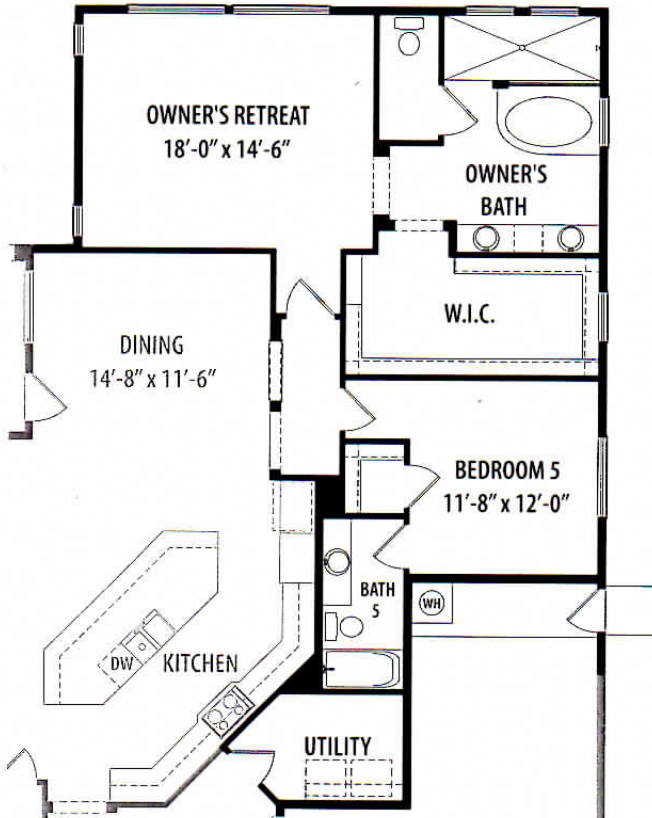

Victory[™]
AT VERRADO

T.W. LEWIS
by **David Weekley Homes**

www.davidweekleyhomes.com

The Enchantment

Plan 5521 – 2,931 Square Feet – 3 Bedrooms – 3.5 Bathrooms – 3 Car Tandem Garage

The Enchantment - Plan 5521

Options

for more ways to personalize your home visit davidweekleyhomes.com

16ft Sliding Glass Doors
at Great Room

8ft Sliding Glass Doors
at Study

Wine Room

View Through Fireplace between
Study and Great Room

Bedroom 4 and Bath 4

Super Utility Room

Super Great Room

Bedroom 5 and Bath 5

Retreat at Owner's Retreat +193 sq. ft.