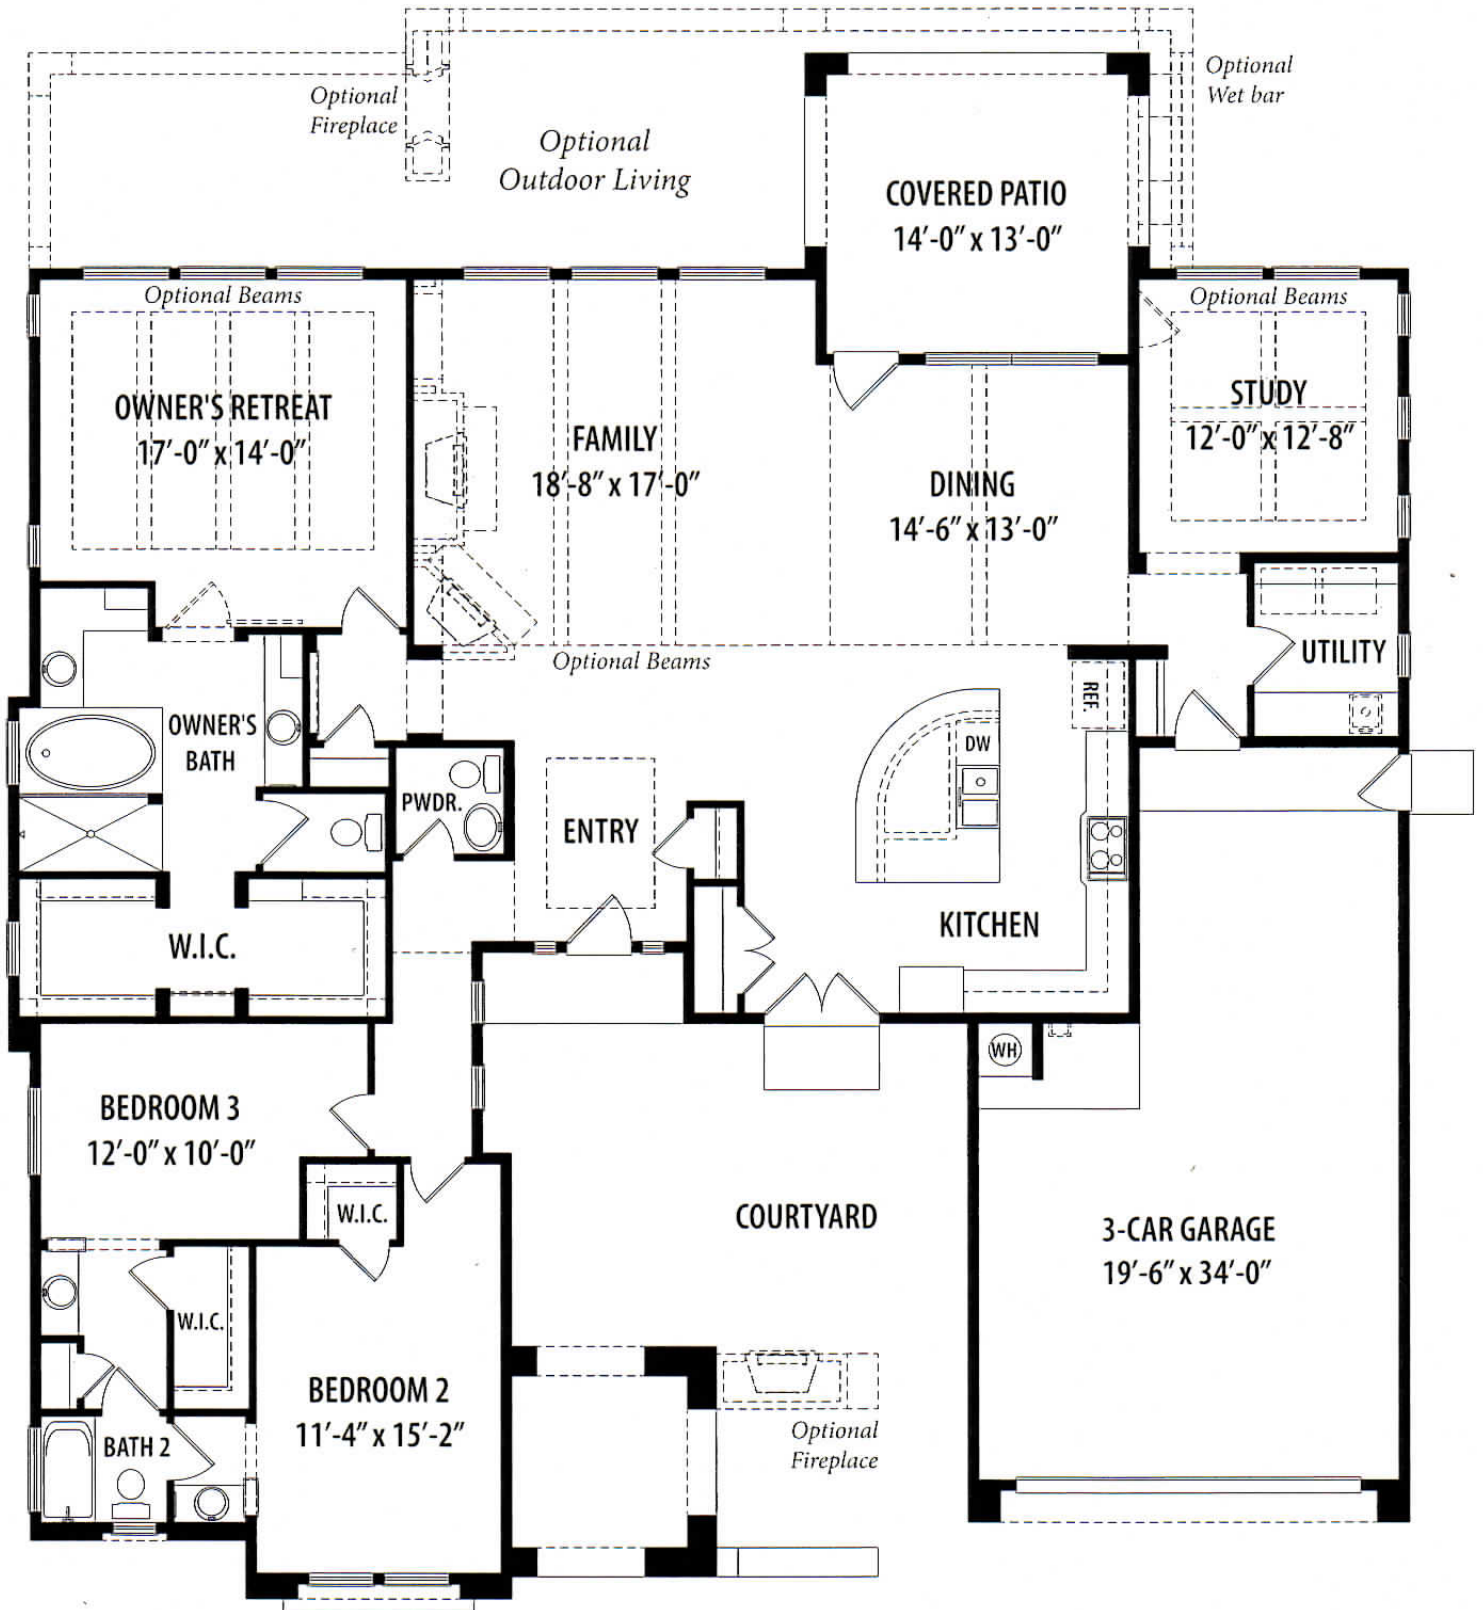

# The Splendor

Plan 5537 – 2,563 Square Feet – 3 Bedrooms – 2.5 Bathrooms – 3 Car Tandem Garage

# The Splendor - Plan 5537