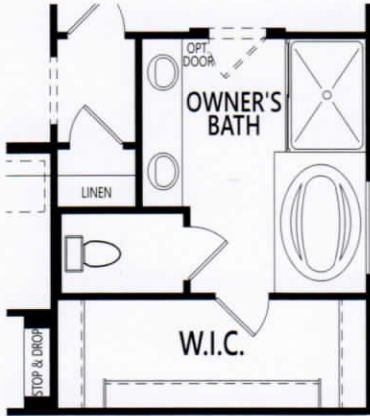

BENSON

HERITAGE AT ROOSEVELT PARK

40' SINGLE FAMILY HOME

SPANISH

TERRITORIAL RANCH

CRAFTSMAN

MID-CENTURY MODERN

1,589 SQ.FT.

2 BEDROOM • 2 BATHROOM • 2-CAR GARAGE • SINGLE STORY

INTERIOR HOMESITE DESIGN ONLY

BENSON | ROOSEVELT PARK

PLAN OPTIONS

OWNER'S BATH OASIS

WALK-IN SHOWER

BEDROOM 3 IN LIEU OF FLEX ROOM

LINEN CLOSET AT BATH 2