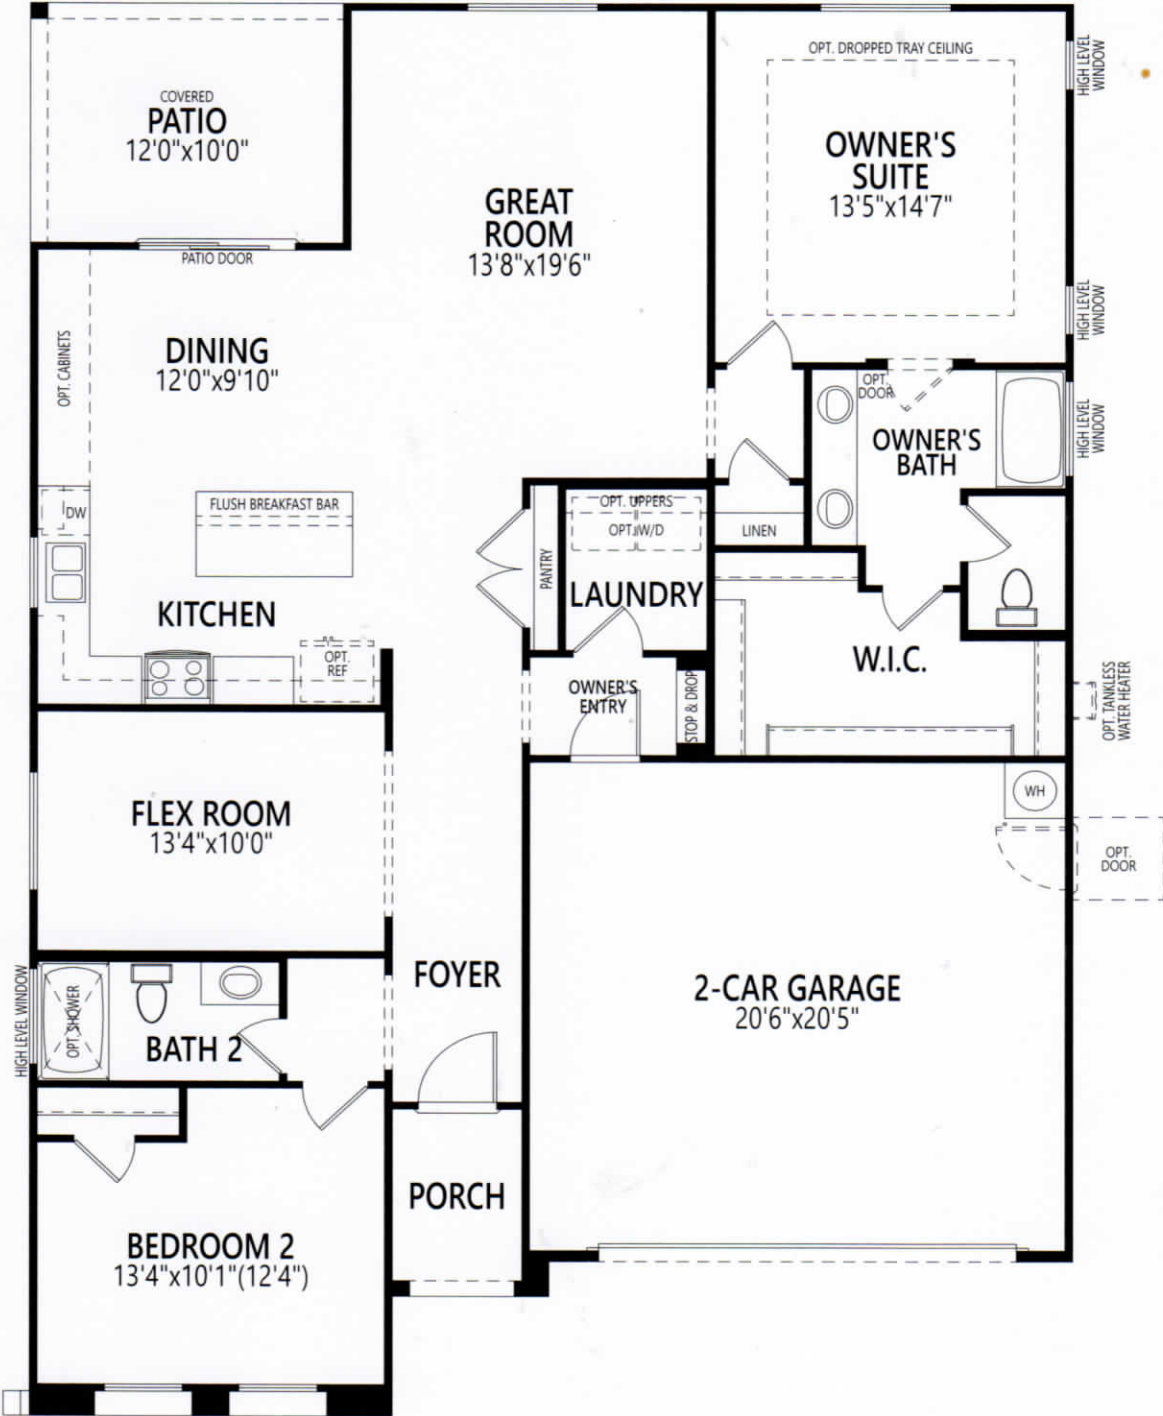

BENSON

HERITAGE AT ROOSEVELT PARK

40' SINGLE FAMILY HOME

SPANISH

TERRITORIAL RANCH

CRAFTSMAN

MID-CENTURY MODERN

1,589 SQ.FT.

2 BEDROOM • 2 BATHROOM • 2-CAR GARAGE • SINGLE STORY

INTERIOR HOMESITE DESIGN ONLY

BENSON | ROOSEVELT PARK

PLAN OPTIONS

OWNER'S BATH OASIS

WALK-IN SHOWER

BEDROOM 3 IN LIEU OF FLEX ROOM

LINEN CLOSET AT BATH 2