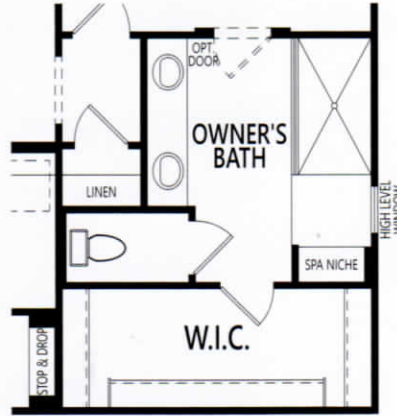

BENSON

HERITAGE AT ROOSEVELT PARK

40' SINGLE FAMILY HOME

SPANISH

TERRITORIAL RANCH

CRAFTSMAN

MID-CENTURY MODERN

1,589 SQ.FT.

2 BEDROOM • 2 BATHROOM • 2-CAR GARAGE • SINGLE STORY

INTERIOR HOMESITE DESIGN ONLY

BENSON | ROOSEVELT PARK

PLAN OPTIONS

OWNER'S BATH OASIS

WALK-IN SHOWER

BEDROOM 3 IN LIEU OF FLEX ROOM

LINEN CLOSET AT BATH 2