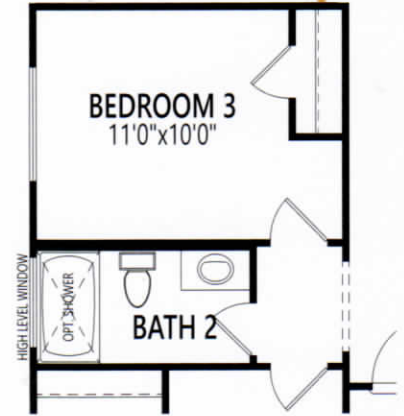

BENSON

HERITAGE AT ROOSEVELT PARK

40' SINGLE FAMILY HOME

SPANISH

TERRITORIAL RANCH

CRAFTSMAN

MID-CENTURY MODERN

1,589 SQ.FT.

2 BEDROOM • 2 BATHROOM • 2-CAR GARAGE • SINGLE STORY

INTERIOR HOMESITE DESIGN ONLY

BENSON | ROOSEVELT PARK

PLAN OPTIONS

OWNER'S BATH OASIS

WALK-IN SHOWER

BEDROOM 3 IN LIEU OF FLEX ROOM

LINEN CLOSET AT BATH 2